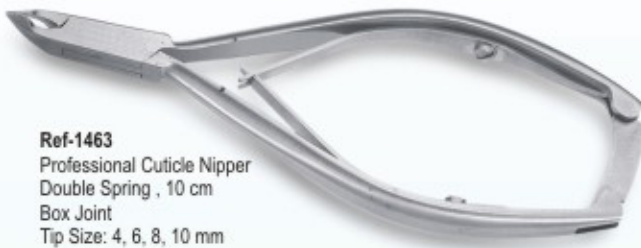

Ref-1461
Professional Cuticle Nipper
Single Spring , 10 cm
Lap Joint
Tip Size: 4, 6, 8, 10 mm

Ref-1467
Professional Cuticle Nipper
Double Spring, 12 cm
Lap Joint
Tip Size: 4, 6, 8 mm

Ref-1462
Professional Cuticle Nipper
Single Spring, 10 cm
Box Joint
Tip Size: 4, 6, 8 mm

Ref-1468
Cuticle Nipper
Scissors Handle, 10 cm
Box Joint
Tip Size: 4, 6, 8 mm

Ref-1463
Professional Cuticle Nipper
Double Spring , 10 cm
Box Joint
Tip Size: 4, 6, 8, 10 mm

Ref-1469
Professional Nail Cutter
Double Spring with Lock
Full Moon Heavy Duty
Box Joint, Size: 14 cm