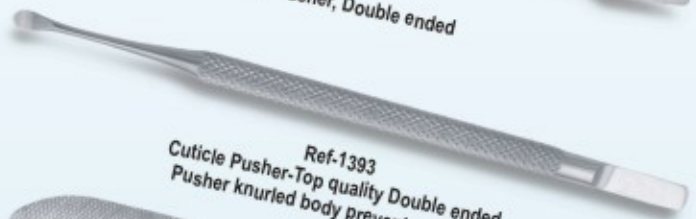

Ref-1393
Cuticle Pusher-Top quality Double ended
Pusher knurled body prevents slipping