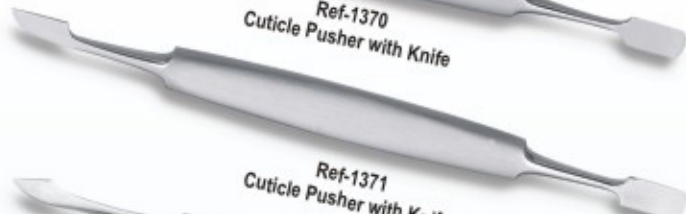

MANICURE INSTRUMENTS

Ref-1368
Cuticle Cutter Single ended heavy handle

Ref-1369
Cuticle Pusher with Knife

Ref-1370
Cuticle Pusher with Knife

Ref-1371
Cuticle Pusher with Knife

Ref-1372
Cuticle Pusher & Knife